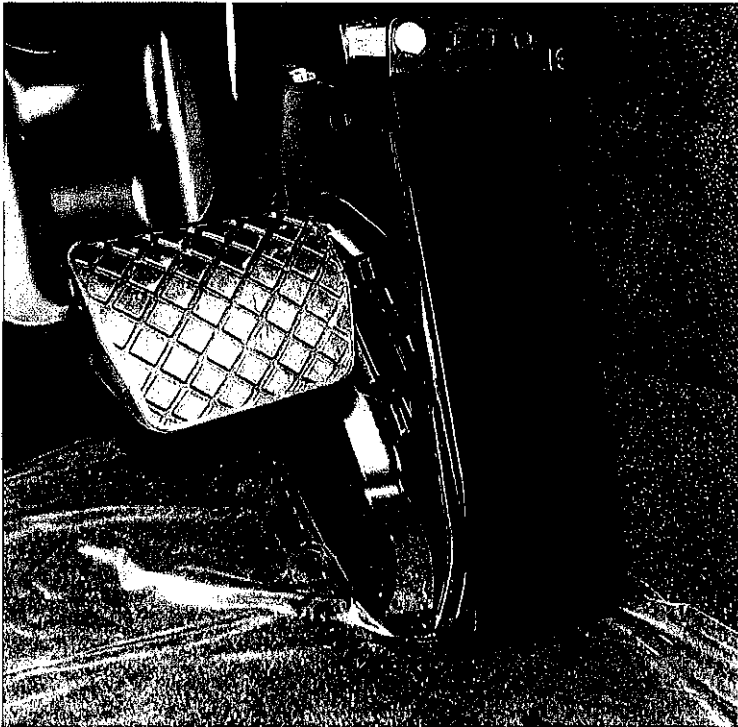

Installation in a 2012 Volkswagen Touareg

- The 30 Minute Install
- No Holes in Customer Floor
- No Fabrication Required
- Easily Adjustable
- Fits in Everything
- Incredibly Well Priced

For more information on this product, please visit
Suregrip-hvl.com or contact Suregrip Directly:

toll free tel: 1-888-370-5050
email: suregrip@suregrip-hvl.com

Innovative Driving Solutions

www.suregrip-hvl.com

Rowell Venture Limited

AutoLock*

going in new directions

Extending ourselves and others

Gas Pedal Block

SureGrip introduces a revolutionary new gas pedal block, no drilling, installs in a very short time. Available for shipping today.
Product ID: A208

Installation in a 2012 Volkswagen Touareg

- The 30 Minute Install
- No Holes in Customer Floor
- No Fabrication Required
- Easily Adjustable
- Fits in Everything
- Incredibly Well Priced