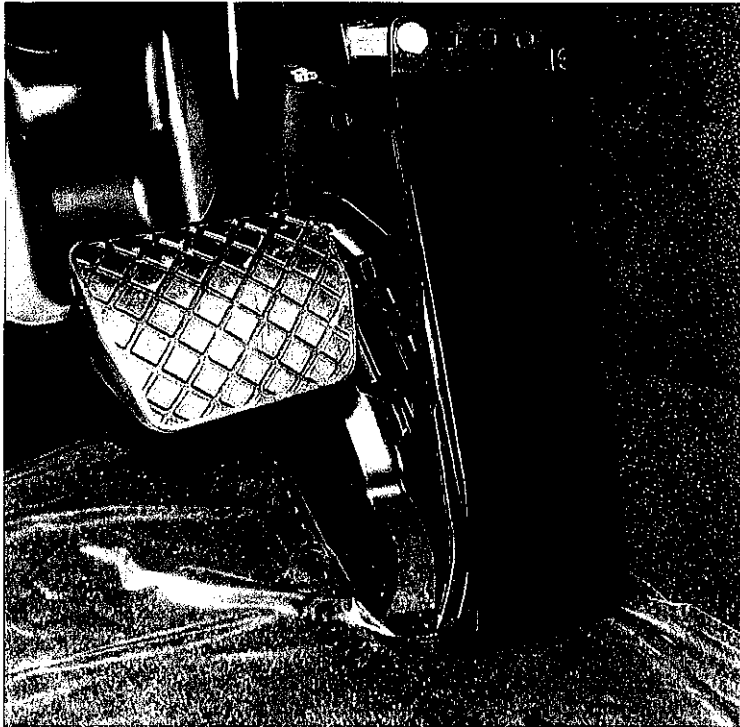

going in new directions

Extending ourselves and others

Gas Pedal Block

SureGrip introduces a revolutionary new gas pedal block, no drilling, installs in a very short time. Available for shipping today.
Product ID: A208

Installation in a 2012 Volkswagen Touareg

- The 30 Minute Install
- No Holes in Customer Floor
- No Fabrication Required
- Easily Adjustable
- Fits in Everything
- Incredibly Well Priced

For more information on this product, please visit
Suregrip-hvl.com or contact Suregrip Directly:

SureGrip introduces a revolutionary new gas pedal block, no drilling, installs in a very short time. Available for shipping today.
Product ID: A208

Installation in a 2012 Volkswagen Touareg

- The 30 Minute Install
- No Holes in Customer Floor
- No Fabrication Required
- Easily Adjustable
- Fits in Everything
- Incredibly Well Priced